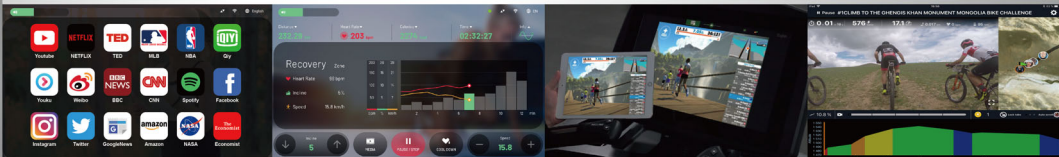

WELL-KNOWN WEBSITES

Netflix App, 17 Well-known and popular news, streaming service, or social networking sites with big icons to easy control the touch screen with more entertainment in your workout routine.

REAL TIME WORKOUT

Deliver incredibly detailed performance feedback in real-time to stimulate your performance in each training that you can review to make better decisions for suitable training to reach your goal.

WIRELESS SCREEN MIRRORING

Making you workout more enjoyable and engaging via the screen mirroring technology. Audio and visual stimulation can improve fitness performance, make you focus even harder on your workout, and easier to push your body further.

INTERACTIVE WORKOUT APP

Become your own personal trainer to provide outstanding running experience with more entertainment with your smart devices which make an excellent workout companion to help you get healthy and stay fit.