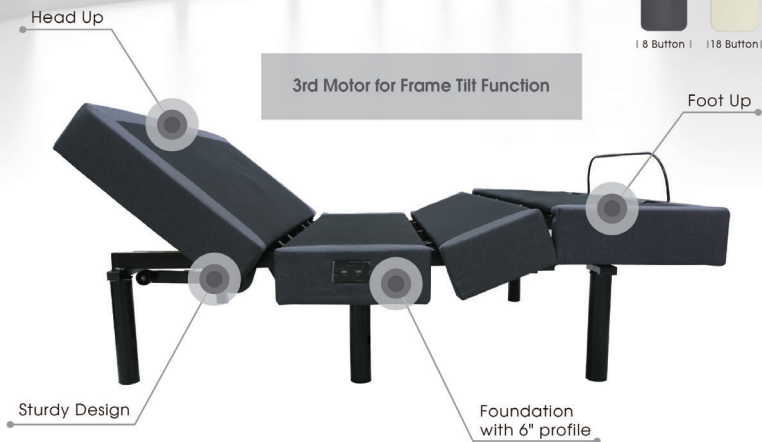

DB-602

Adjustable Bed

DKCITY

| 8 Button | | 18 Button |

The Bed Frame Provides 0-12 Degree Tilt

- The Premium Type Adjustable Bed
- Beneficial with People who has Acid Reflux
- By remote control to adjust the full bed tilt angle, Easy and Convenience
- Various Feature Available by Choice

Available Size

Twin XL

Full

Queen

No Tool Required

850 lbs Lift Capacity

Easy to Assemble

Adjustable Position