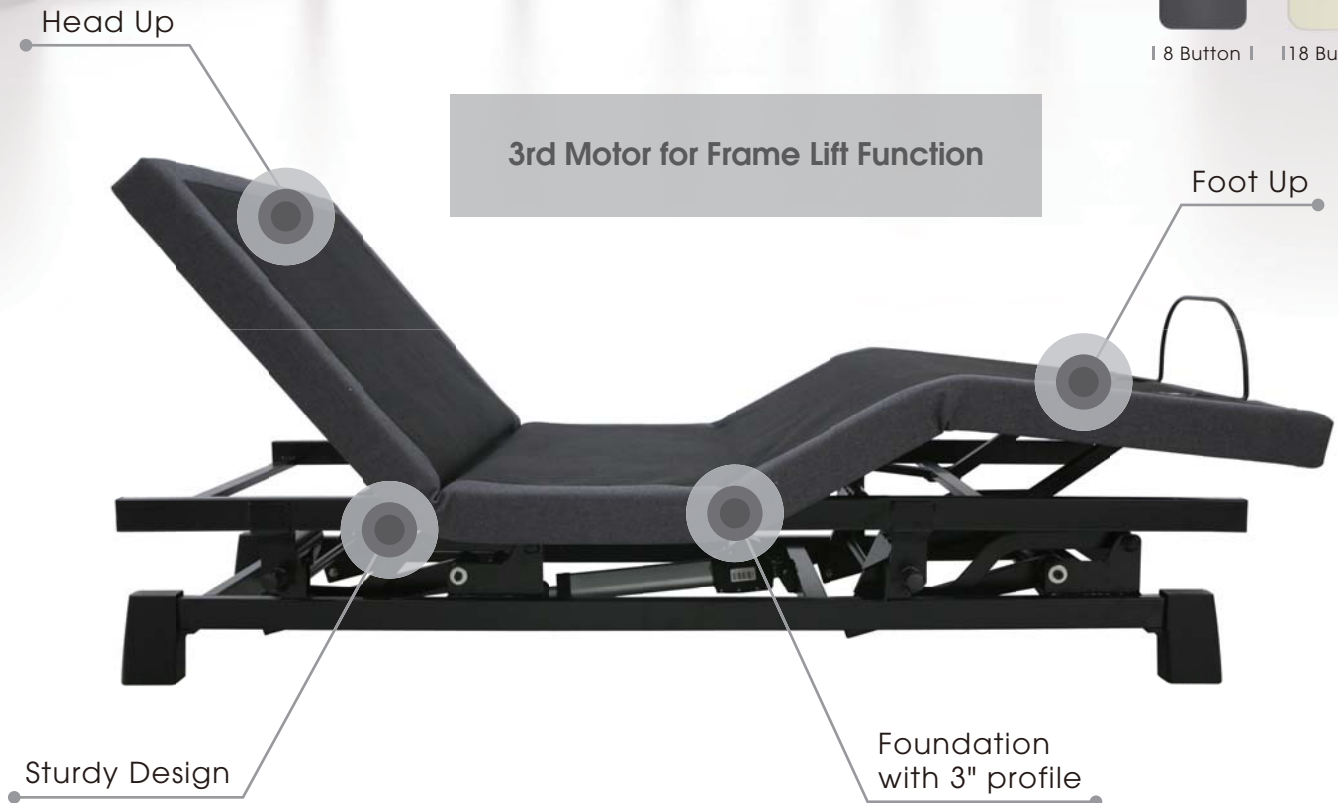

DB-601

Adjustable Bed

DKCITY

| 8 Button | | 18 Button |

Bed frame can lift up and down

- The Premium Type Adjustable Bed
- By remote control to adjust the height of the bed frame, Easy and Convenience
- The height range of between 14 and 28 inches will accommodate nearly anyone comfortably
- Various Feature Available by Choice

Available Size

Split Cal King

Twin

Twin XL

No Tool Required

530 lbs Lift Capacity

Easy to Assemble

Adjustable Position