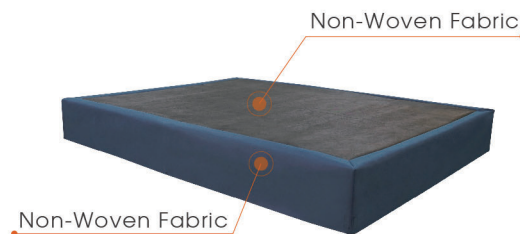

DB-600

Box Spring

9 Inch High Metal Box Spring

10 Metal Slats Support

No Box Spring Needed

Unique and Sturdy Design

Support All Mattress Types

Easy to Set Up with Minimal Assembly

Frame Cover is Available by Choice

Available Size

Twin XL

King

Queen

Cal King

Full

No Tool Required

No Screw Needed

Easy to Assemble

Fit for Elevator Delivery