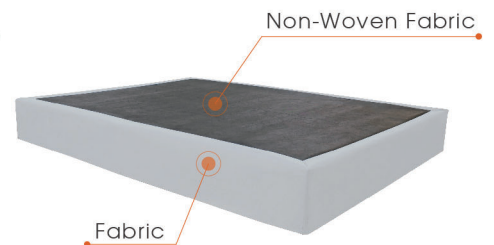

DB-600

Box Spring

9 Inch High Metal Box Spring

10 Metal Slats Support

No Box Spring Needed

Unique and Sturdy Design

Support All Mattress Types

Easy to Set Up with Minimal Assembly

Frame Cover is Available by Choice

Available Size

Twin XL

King

Queen

Cal King

Full

No Tool Required

No Screw Needed

Easy to Assemble

Fit for Elevator Delivery