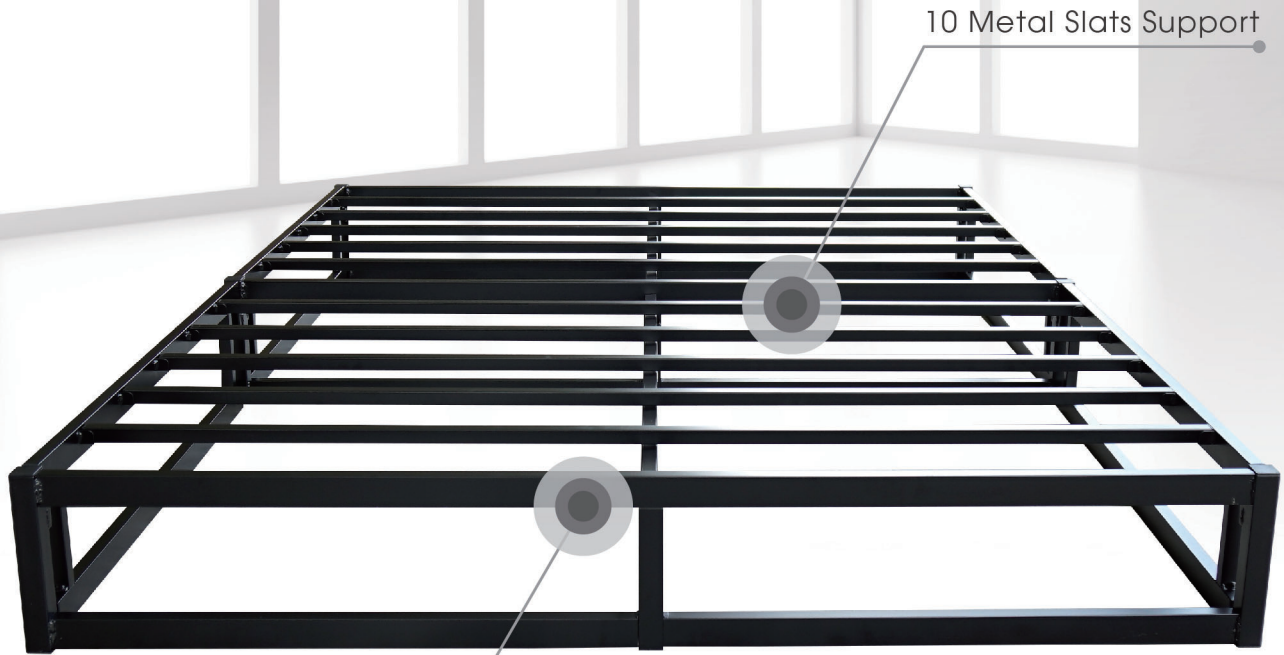

DB-600

Box Spring

9 Inch High Metal Box Spring

10 Metal Slats Support

No Box Spring Needed

Unique and Sturdy Design

Support All Mattress Types

Easy to Set Up with Minimal Assembly

Frame Cover is Available by Choice

Available Size

Twin XL

King

Queen

Cal King

Full

No Tool Required

No Screw Needed

Easy to Assemble

Fit for Elevator Delivery