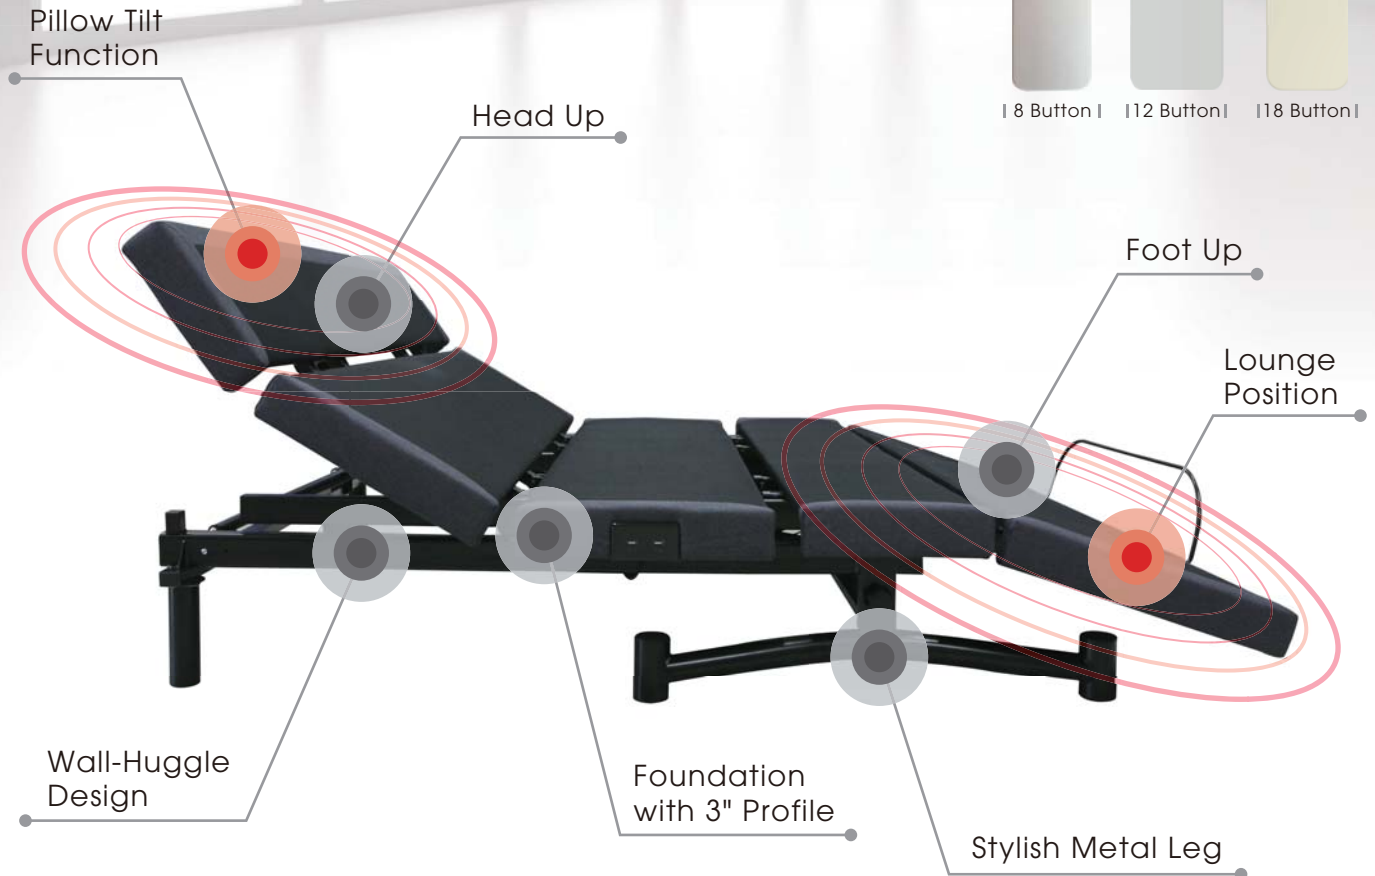

DB-501

Adjustable Bed

DKCITY

- The Premium Type Adjustable Bed
- Lounge Position Relaxing Position for TV and Reading, Release Leg Pressure
- Wall-Hugger Design - Keeps you to stay close to the nightstand
- Various Feature Available by Choice

Available Size

Twin XL	King
Queen	Cal King
Full	

No Tool Required

850 lbs Lift Capacity

Easy to Assemble

Adjustable Position