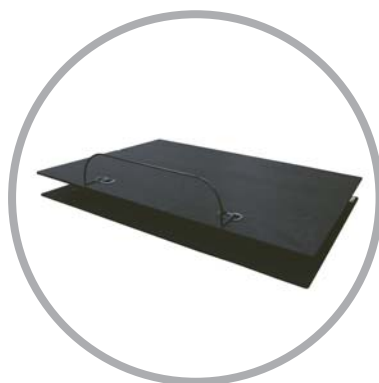

# DB-201

Foldable Adjustable Bed

| 2 Button |

Head Up

Sturdy Frame

Steel Leg for Installation

- The Standard Type Head Up Adjustable Bed
- Cotter Pin Design, Easy to Assemble

## Available Size

Twin XL

King

Queen

Cal King

Full

No Tool Required

850 lbs Lift Capacity

Fit for Elevator Delivery

Adjustable Position