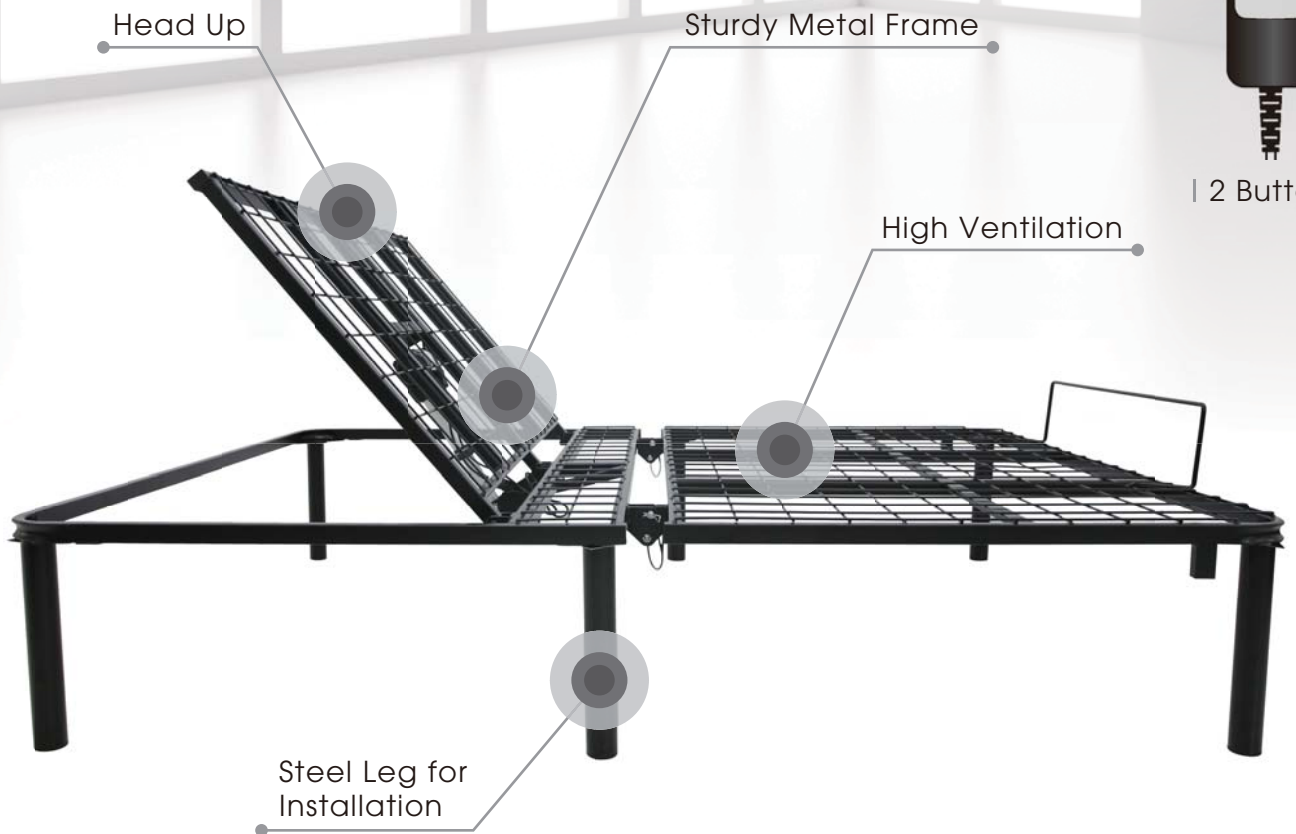

DB-101

Wired Adjustable Bed

| 2 Button |

- The Standard Type Head Up Adjustable Bed
- Cotter Pin Design, Easy to Assemble

Available Size

Twin XL

King

Queen

Cal King

Full

No Tool Required

850 lbs Lift Capacity

Fit for Elevator
Delivery

Adjustable Position