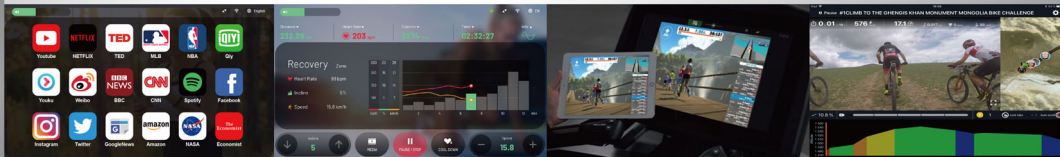

VIRTUAL ACTIVE

Virtual Active is an expressive video experience which transports you to iconic trails, roads, cities, and landscapes, turning indoor exercise into an outdoor adventure to enhance your cardio workout.

WELL-KNOWN WEBSITES

18 Well-known and popular news, streaming service, or social networking sites with big icons to easily control the touch screen with more entertainment in your workout routine.

REAL TIME WORKOUT