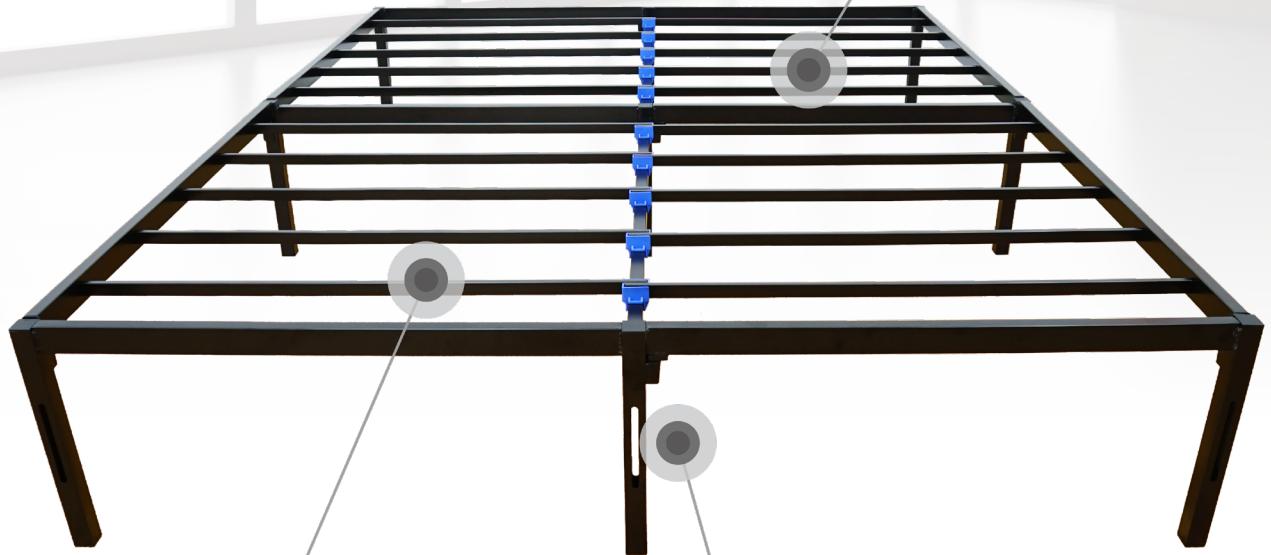

# DB-120

## Platform Bed Frame

20 Metal Slats Support

14 Inch High Metal Bed Frame

Headboard Attachment Point with 2 legs

**A**ssembles Easily in Minutes

**U**nique and Sturdy Design

**S**upport All Mattress Types

Under-Bed storage space

Frame Cover is Available by Choice

Easy to Assemble

Fit for Elevator Delivery