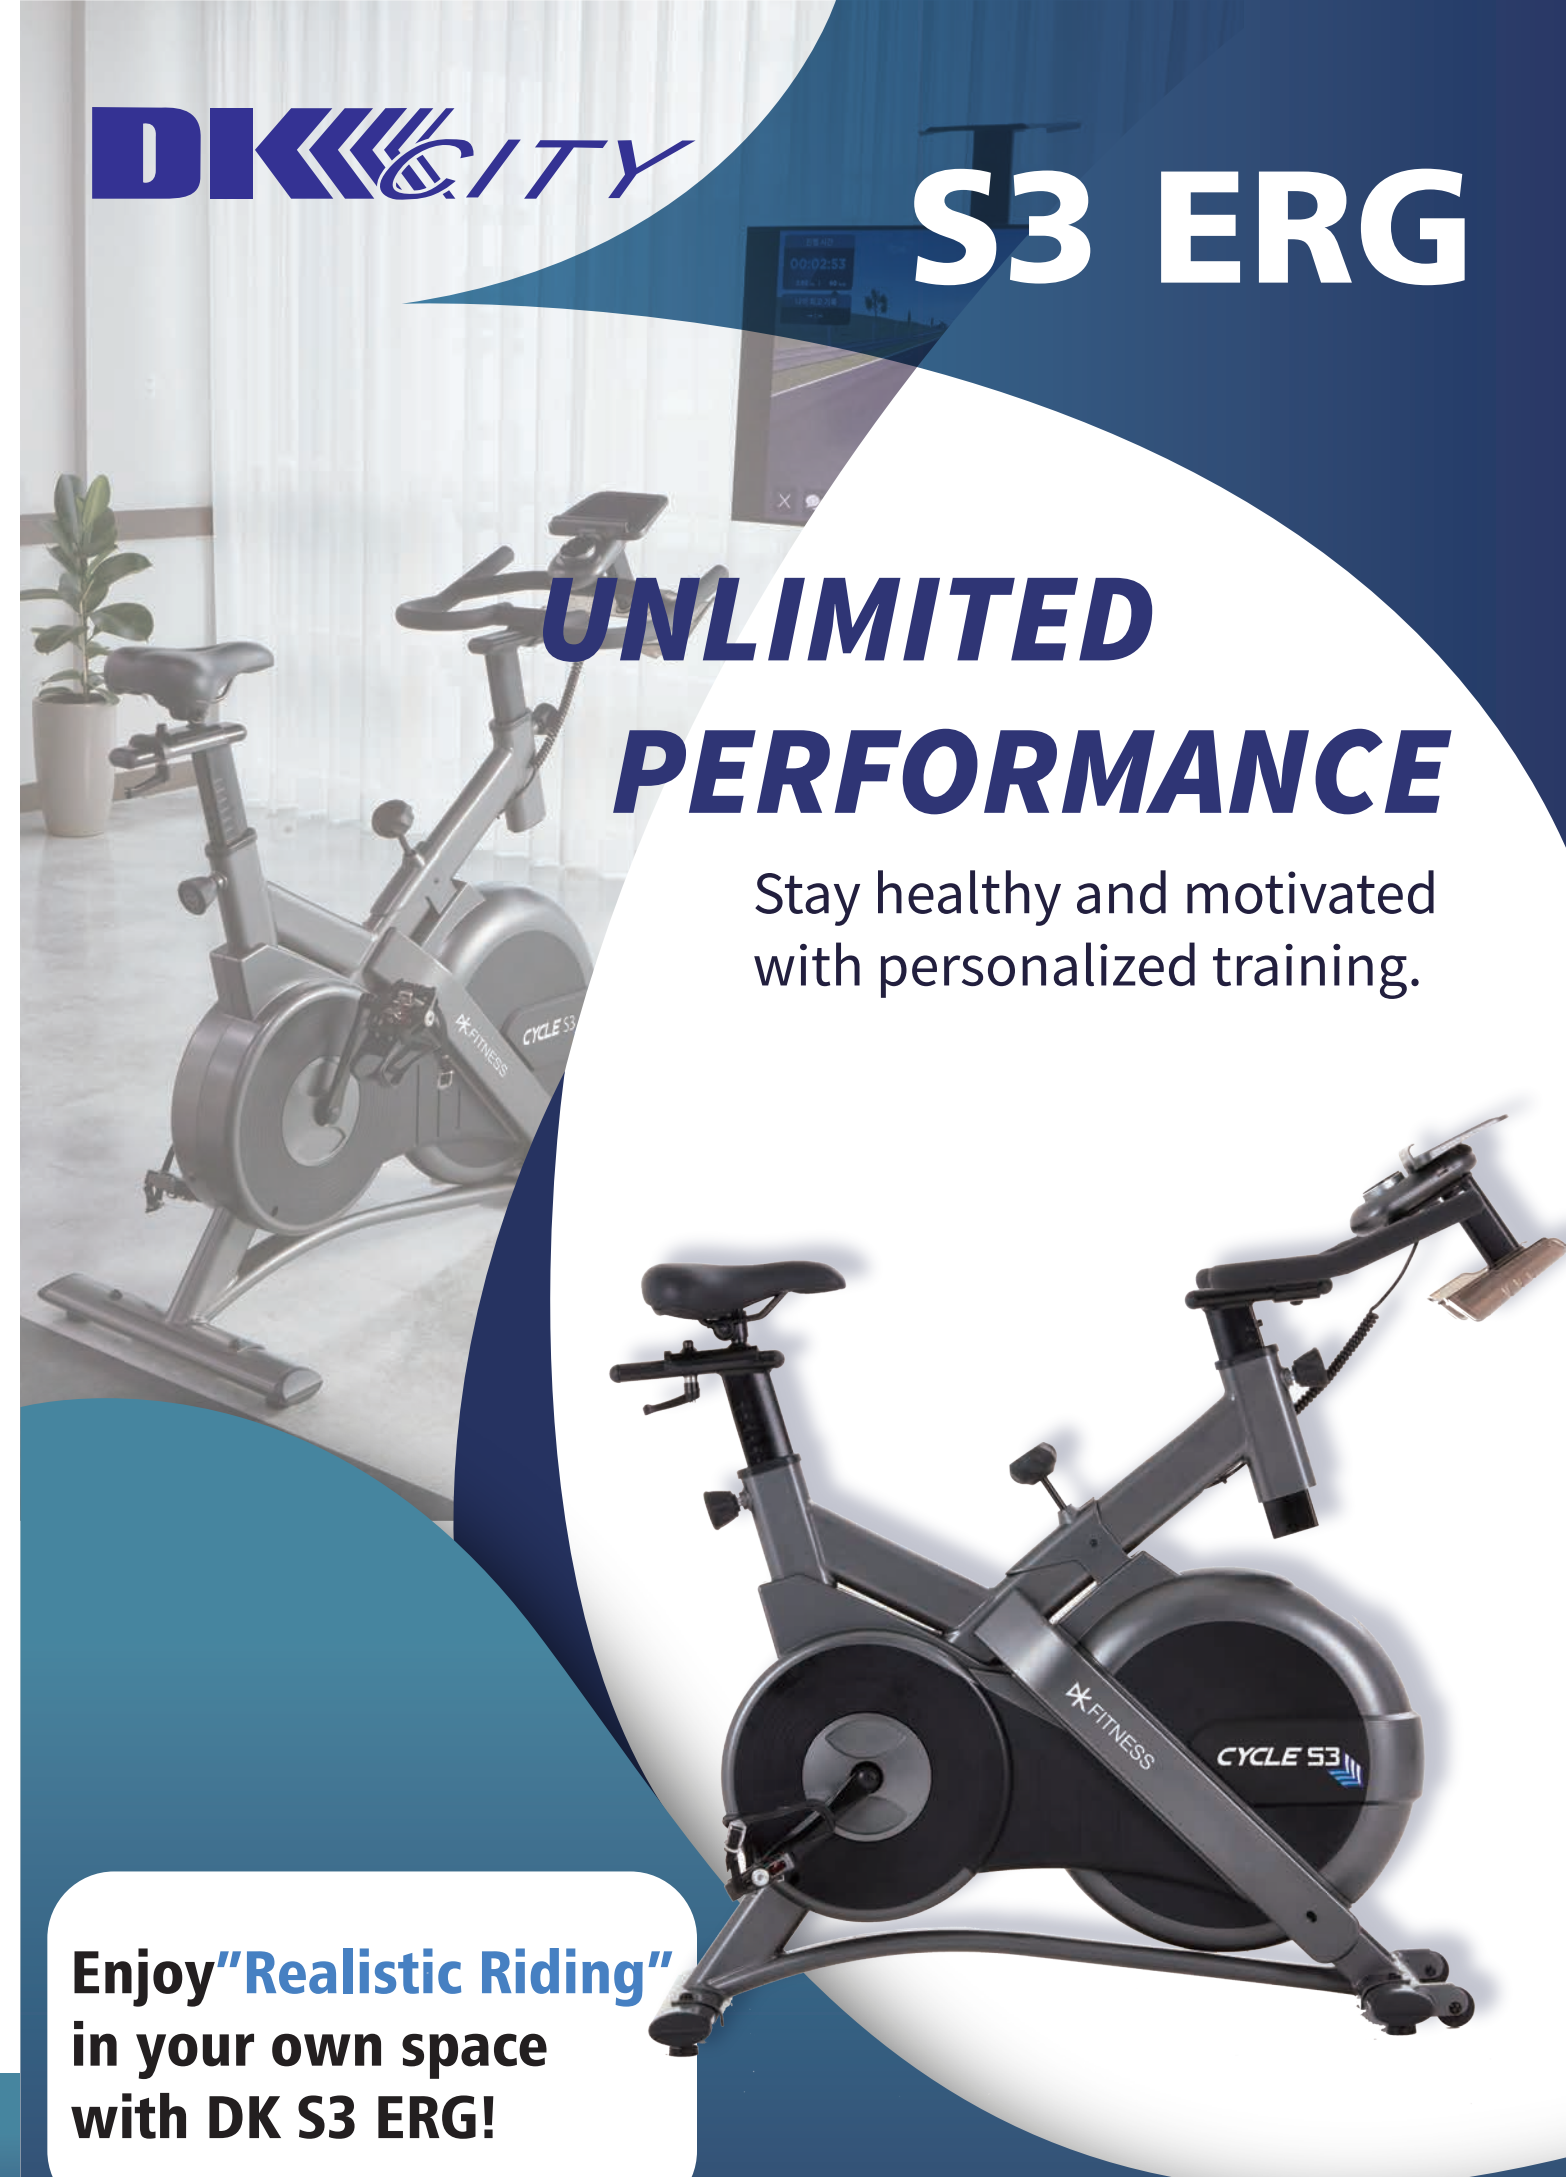

SPEC.

S3 ERG

CONSOLE	DISPLAY TYPE	1.5" TFT
DATA READOUT	TIME	●
	SPEED	●
	RPM	●
	DISTANCE / PULSE	●
	CALORIES / WATT	●
PRODUCT FEATURE	USB CHARGING	●
	BOTTLE HOLDER	●
	ERGO SEAT ADJUSTMENT	●
	TRANSPORTATION WHEEL	●
TECHNICAL SPECIFICATIONS	RESISTANCE SYSTEM	MOTORIZED MAGNETIC
	TRANSMISSIONS SYSTEM	V-BELT
	FLY WHEEL	6 kg
	TRANSMISSIONS RATIO	1:6.22
	RESISTANCE LEVEL	1-32 LEVELS
	Q FACTOR	205MM
	PADEL	SPD+Toe Clip and Strap
	POWER	INPUT: AC100V-240V / OUTPUT: DC9V-1.5A
	ADAPTOR	Universal Power Range
	MAX. USER WEIGHT	120 kg (260 lb)
	MAX. WATT	60 RPM=250 watts
	HEART RATE RECEIVER	● (2.4GHz BLE)
	WIRELESS CHEST STRAP	○ (2.4GHz BLE)
	DIMENSION	ASSEMBLED LxWxH
BOXED LxWxH		1055 x 345 x 965 mm (42" x 14" x 38")
NET WEIGHT (kg)		42.5 kg (93.7 lb)
GROSS WEIGHT (kg)		48.5 kg (107 lb)
20GP/40GP/40HQ		84/180/202
BLUETOOTH CONNECTION	Bluetooth Module for APP	● Bluetooth 4.2
	Bluetooth Protocol	FTMS
	APP connectivity	Zwift/Kinomap/Rouvy/Yafit Korea

● Standard ○ Optional - Not Available

UNLIMITED PERFORMANCE

Stay healthy and motivated with personalized training.

Enjoy "Realistic Riding" in your own space with DK S3 ERG!

Initial Display

Resistance

Please select S3 from the app's Bluetooth pairing list.

Digital TFT Display

APP Linked Auto adjusting resistance
 APP Unlinked Up to 32 levels of fine resistance adjustment

Riding APP
 App Store / Google Play

Smart Trainer
 Prescribed Workout

Bluetooth 4.2
 Supporting FTMS

DIGITAL DIAL DISPLAY

2 in 1 Integrated Display & Resistance Control Knob

With a digital dial display located in the center of the cradle, you can view various cycling data and gently dial to adjust the resistance level.